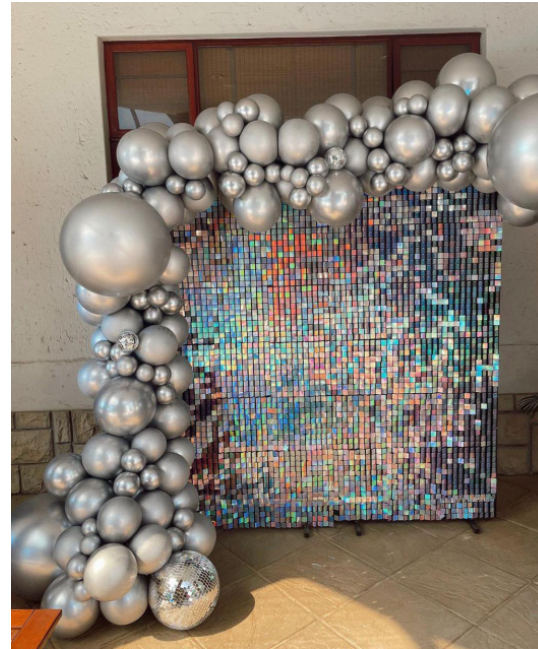

SILVER SHIMMER BACKDROP WITH CHROME BALLOONS

SETUP INCLUDES:

- 3M BALLOON GARLAND • SILVER SHIMMER BACKDROP • BALLOONS • SETUP
- PRICES ARE SUBJECT TO CHANGE ON EXTRA CHROME BALLOONS.
- DELIVERY AND COLLECTION ARE ADDITIONAL DEPENDING ON WHERE THE VENUE IS BASED.

FULL SETUP: R2650