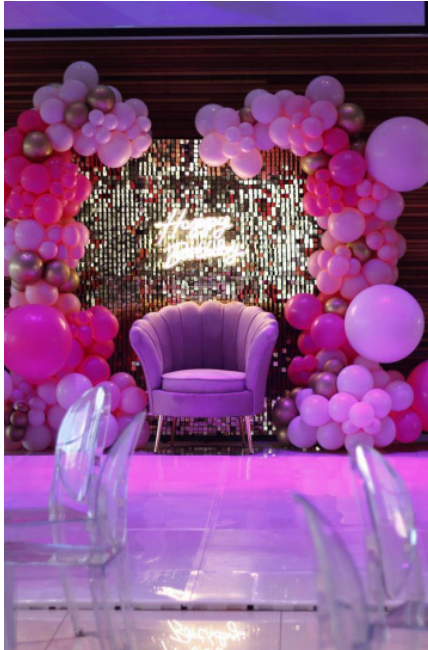

SECTION: EVENTS

SET UPS

GOLD SHIMMER WALL WITH BALLOONS, HAPPY BIRTHDAY LED & MOM CHAIR

SETUP INCLUDES:

- 3M BALLOON GARLAND
- PRICES ARE SUBJECT TO CHANGE ON EXTRA CHROME BALLOONS.
- SETUP • GOLD SHIMMER BACKDROP • MOM CHAIR • LED HAPPY BIRTHDAY
- DELIVERY AND COLLECTION ARE ADDITIONAL DEPENDING ON WHERE THE VENUE IS BASED.

FULL SETUP: R3100