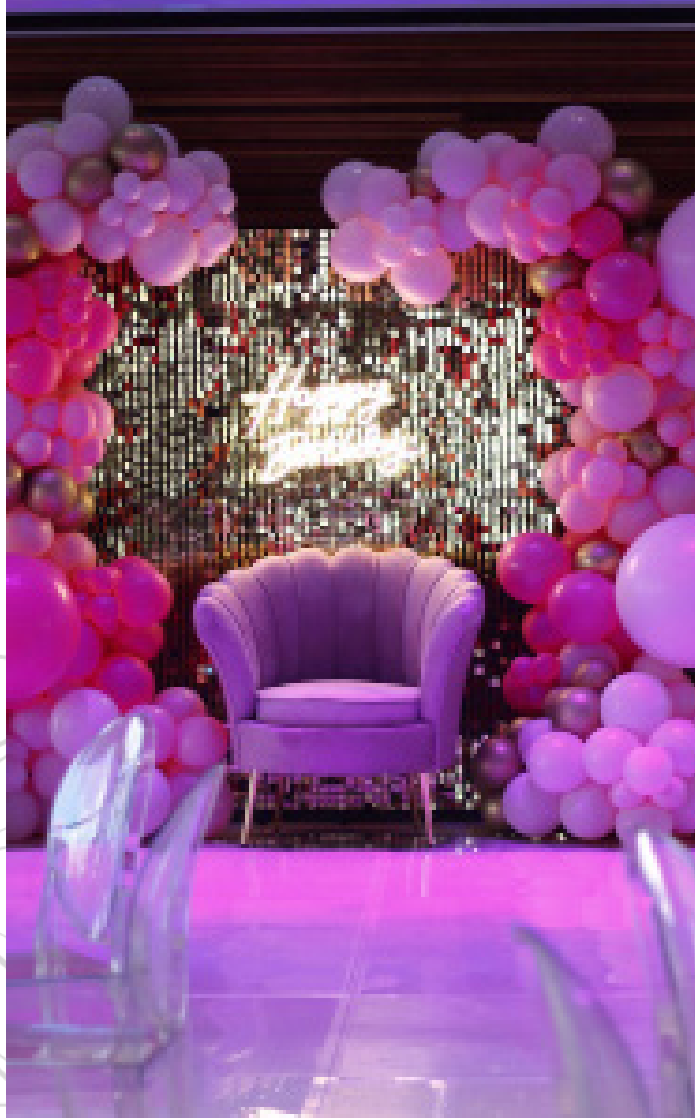

PRICE:

R6 000+

** Please message us for a quote on a bespoke design and look*

**WHITE
STAGE**
MESSAGE US FOR PRICES,
PRICE IS DEPENDANT IN SIZE
AND PER SQUARE METER

NEON LIGHTS

Oh Baby

Love

NEON LIGHTS