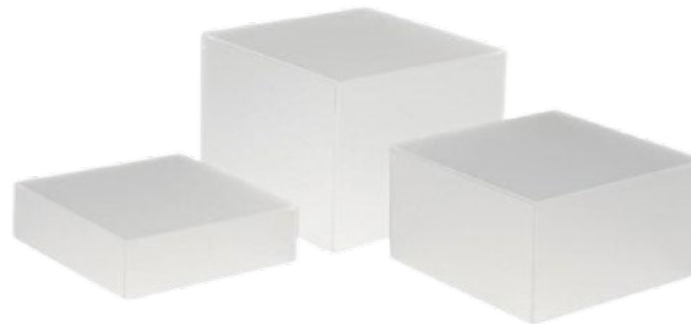

QTY: 1
PRICE: R400

SECTION: CANDY STATION

DECOR PIECES

WHITE DISPLAY
BOXES

QTY: 5
PRICE: SMALL: R65 MEDIUM: R85 LARGE:R110

PERSPEX
BOXES

QTY: 5
PRICE: SMALL: R65 MEDIUM: R85 LARGE:R110

DONUT
WALL