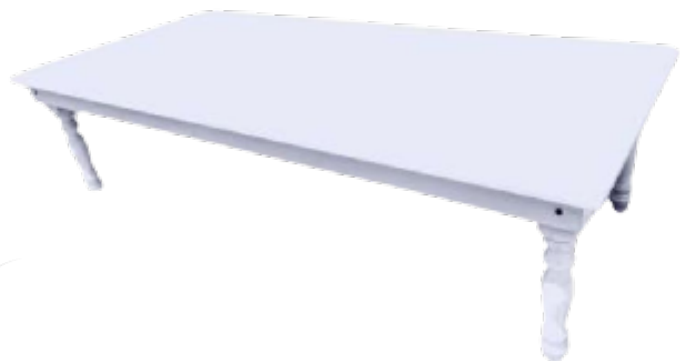

FURNITURE

WHITE TIFFANY
CHAIR
QTY: 20
PRICE: R25

PINK TIFFANY
CHAIR
QTY: 20
PRICE: R25

BLUE TIFFANY
CHAIR
QTY: 20
PRICE: R25

CLEAR GHOST
CHAIR
QTY: 20
PRICE: R25

SECTION: FOR THE KIDDIES

TABLES

KIDS MATT WHITE
TABLE (8 SEATER)
QTY: 2
PRICE: R350
CUSTOM COLOUR: R300 EXTRA