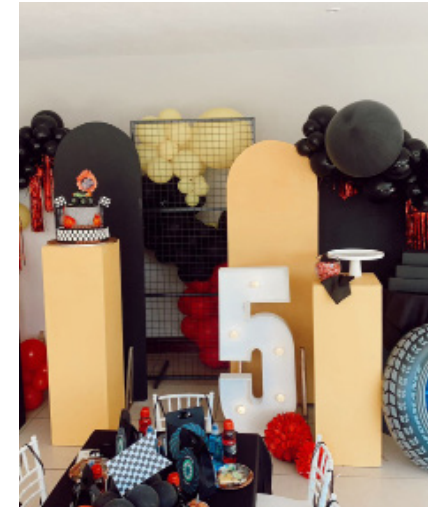

FULL SETUP: R2800

SECTION: EVENTS

SET UPS

4M BALLOON GARLAND

AND 2 MARQUEE LIGHTS

FULL SETUP: R2400

SECTION: EVENTS

SET UPS

**CURVED BACKDROP PACKAGE WILL FULL BALLOONS,
2-3 PLINTHS , 2 CUT OUTS OR CAKE STANDS OR MARQUEE LIGHT**

** PRICES ARE SUBJECT TO CHANGE ON EXTRA CHROME BALLOONS **

** DELIVERY AND COLLECTION ARE ADDITIONAL DEPENDING ON WHERE THE VENUE IS BASED**