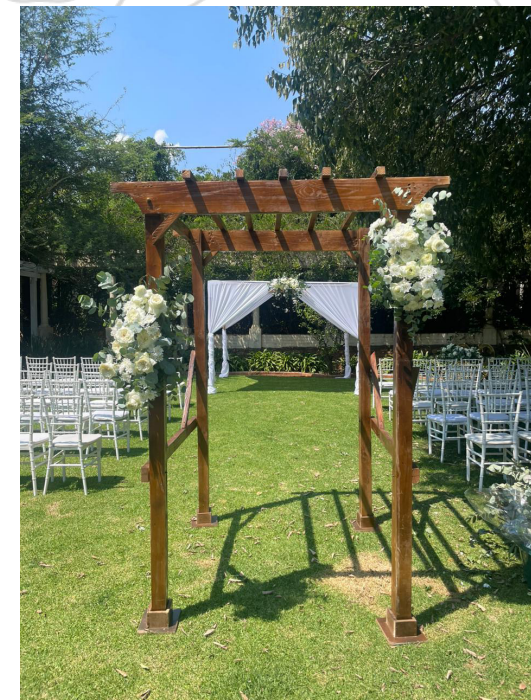

WOODEN
ARCH
QTY: 1
PRICE: R700 EACH